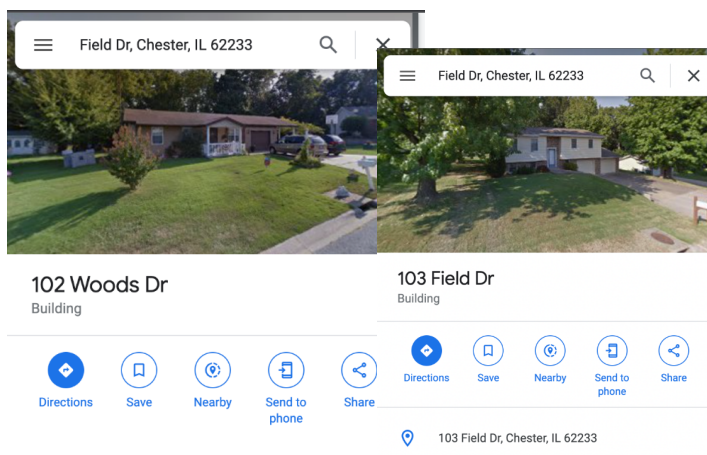

Pray & Go Assignment December 4th, 2022

Prayer Volunteers: Sharon Spence & Jamia Goldsmith

Start Address: 103 Field Dr.

Stop Address: 115 Field Dr.

Address: 101 Spring Creek Ln.

Start Address: 102 Woods Dr.

Stop Address: 109 Woods Dr.

Info: It's roughly 17 houses.

Remember to...

- Please work on your assignment on Sunday afternoon.
- Get & have Door-Hangers for your assignment.
- Use P&G Cheat Sheet (Pray & Go Do's & Don'ts, Simple Prayer Outline: PDF included)
- Report progress to Missy Estel immediately after your assignment is completed (618.967.9541 or Mestel1972@gmail.com)
- Secure your own substitute or switch Sundays with another prayer volunteer if you must reschedule for any reason. (PDF of P&G volunteers included.)
- Call Mike 618.615.2933 if you have any questions, testimonies, or issues.
- Scan QR code with phone to get the SWAPP (soulwinning app) to help us track our progress.